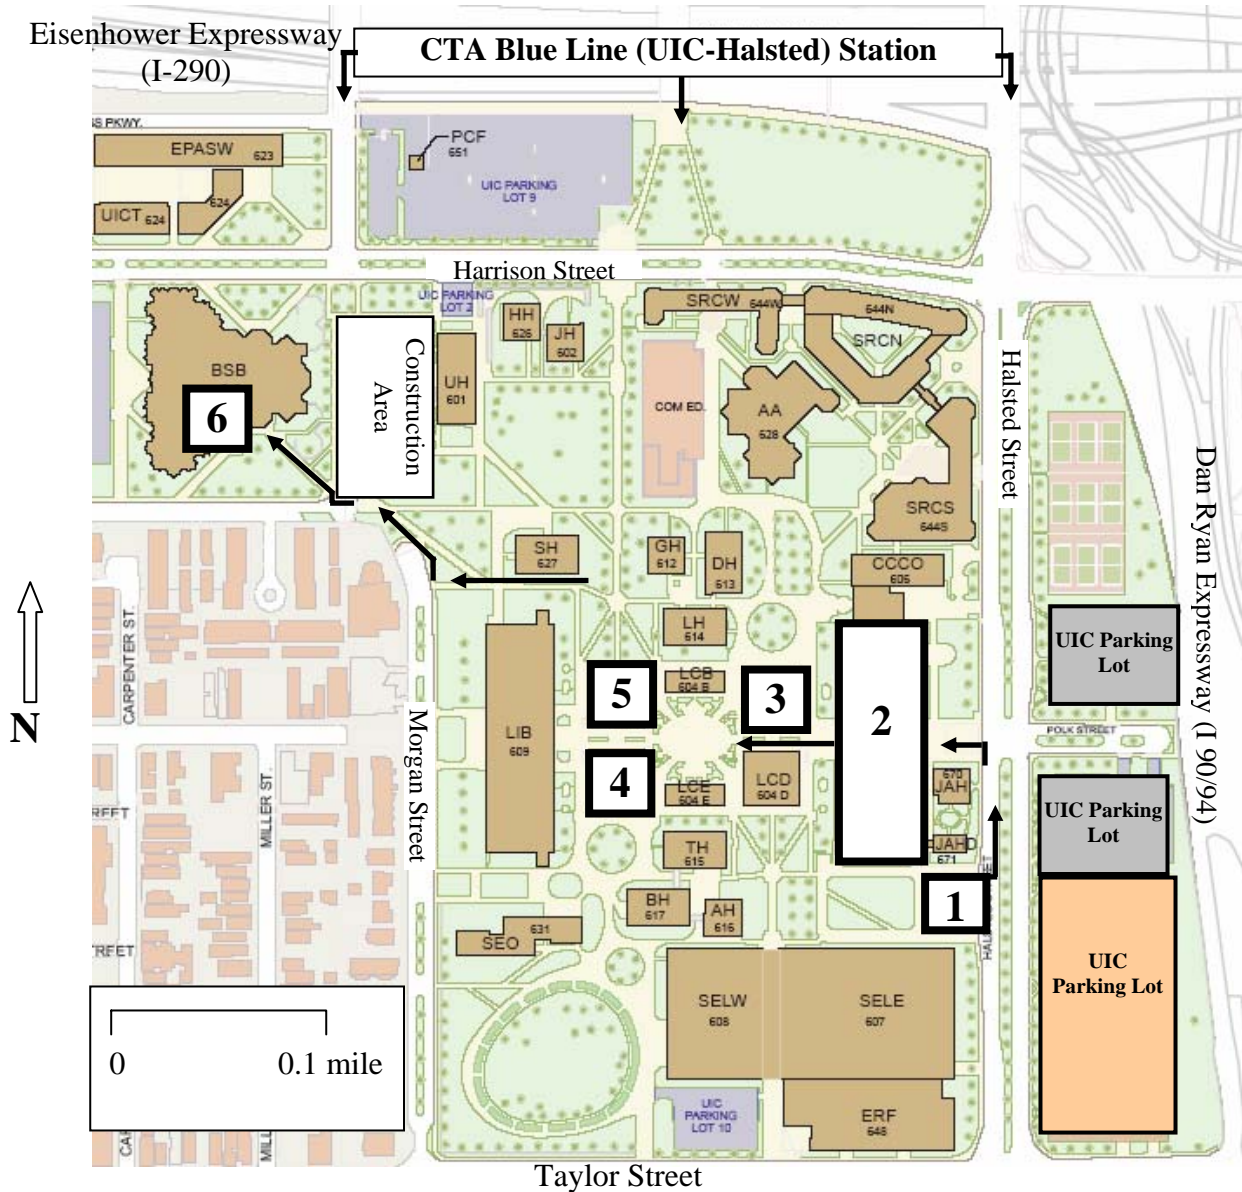

UIC Campus Map

30th International Symposium on Combustion

Legend:

1. Shuttle bus drop off location (on Halsted Street)
2. Chicago Circle Center, 750 South Halsted St. (Registration, Exhibitors, Plenary Sessions, Posters, Session C, Internet/Reading Room, Food Court, Blues/Classical Concerts on Tuesday)
3. Lecture Center C (Live feed of Plenary Sessions, Preparation Rooms)
4. Lecture Centers F1, F3, F4 and F6 (Sessions D, G, A and E)
5. Lecture Center A1 (Session F)
6. BSB 250 (Session B)

If you travel “one block” (0.125 a mile) the street address changes by 100.